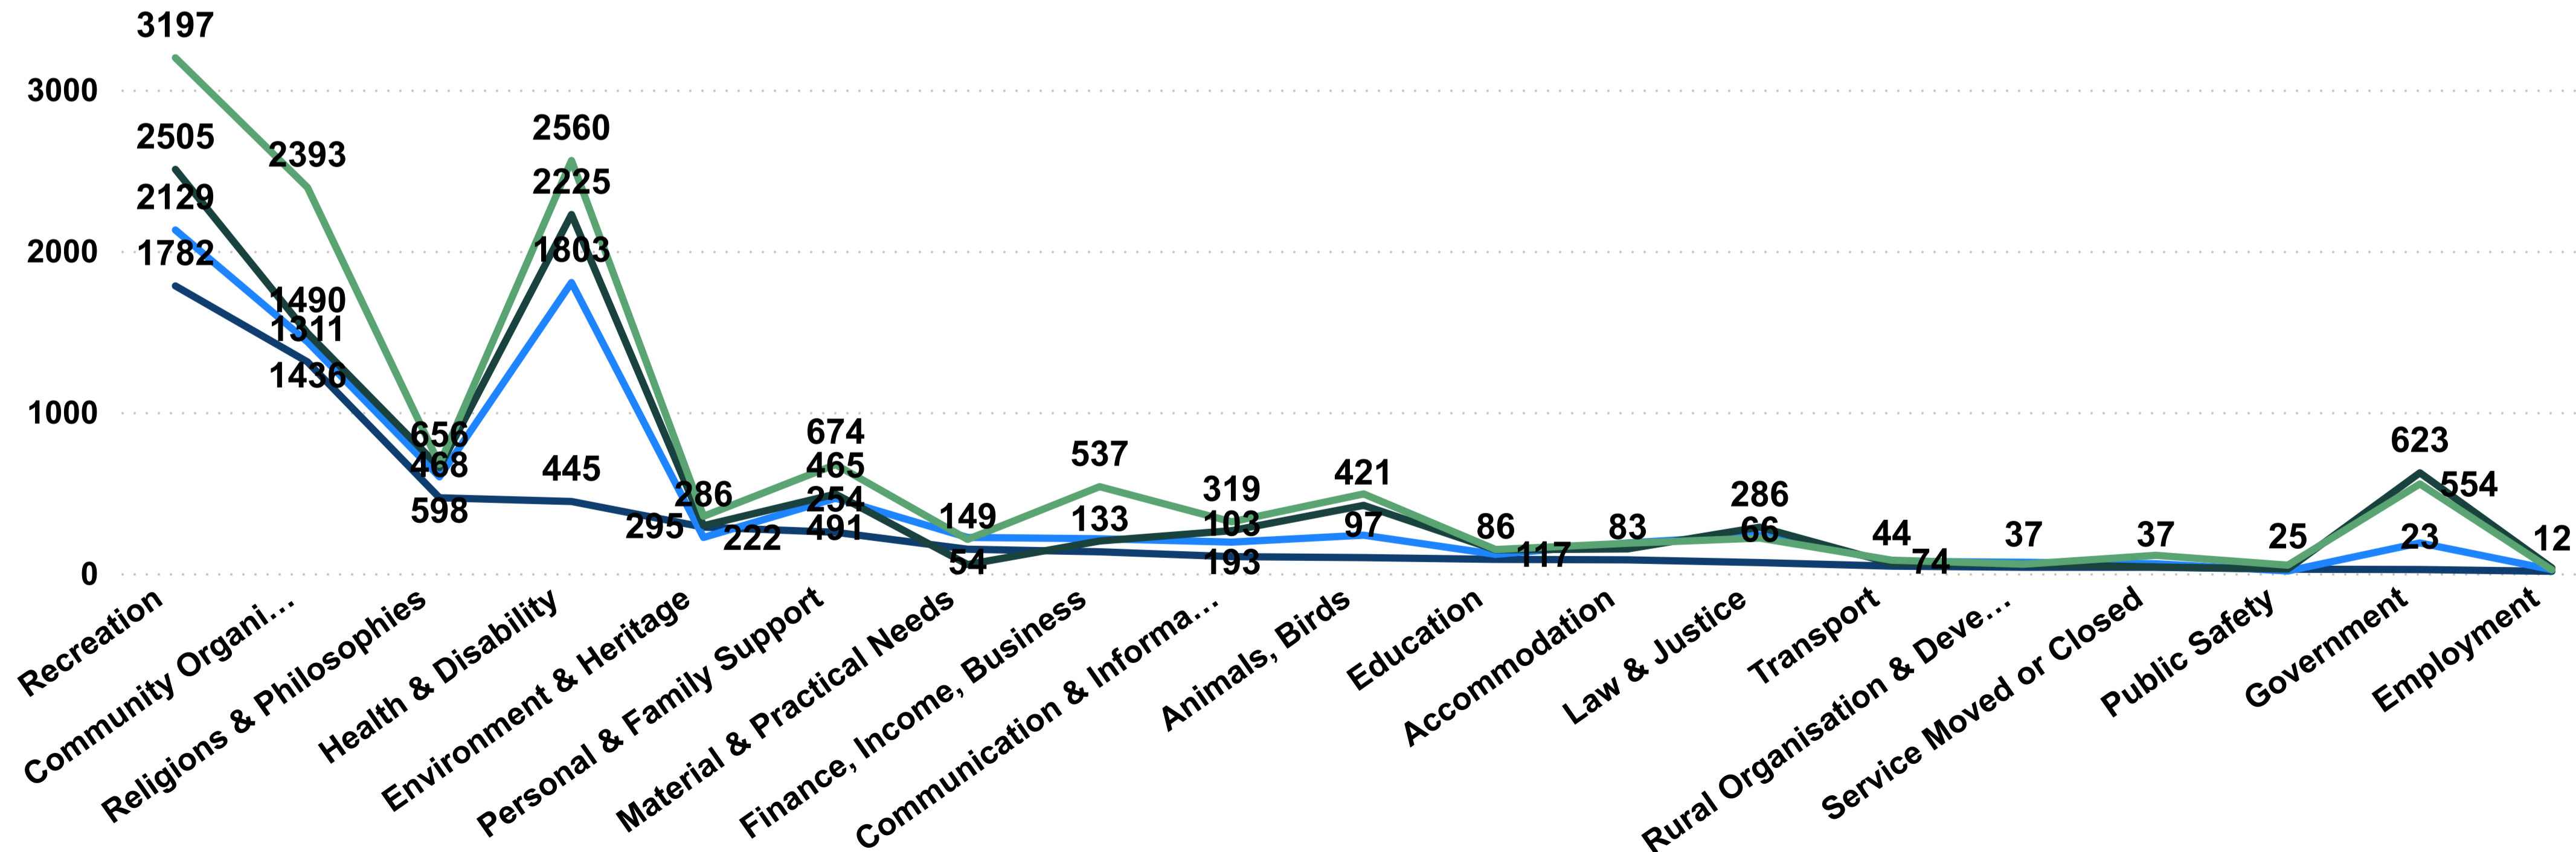

# Sessions by Organisation for Different Years

 Clear all slicers

- Dashboard
- Sessions by Primary...
- Sessions by Organisations**
- New Users by Primar...
- New Users by...

**2020-2021 Sessions**  
**9096**

## Sessions by Organisation for Different Years

● 2020-2021 ● 2021-2022 ● 2022-2023 ● 2023-2024

- ### Organisation Name
- Acacia Calisthenics & Cheer
  - Adelaide Hills Community He...
  - Adelaide Hills Community Me...
  - Adelaide Hills Convention Ce...
  - Adelaide Hills Family Dental
  - Adelaide Hills Farmers Market...
  - Adelaide Hills Hand Spinners ...
  - Adelaide Hills Hockey Club
  - Adelaide Hills Karate - Littleh...
  - Adelaide Hills Motor Restorer...
  - Adelaide Hills Performing Art...
  - Adelaide Hills Recreation Cen...
  - Adelaide Hills Soccer Club Inc.
  - Adelaide Hills Ukulele Group
  - Adelaide Hills Visitor Informa...
  - Adelaide Hills Writers' Group
  - Adelaide Hills Youth Sector N...
  - Adelaide Presbyterian Church...
  - ADRA Op Shop & Communit...
  - Agricultural Bureau - Mount ...
  - Alcoholics Anonymous - Mou...
  - Alexandrina & Eastern Hills C...
  - Anembo Park Sports & Recre...

# New Users by Primary Category for Different Years

Dashboard

Sessions by Primary Category for Different Years

Sessions by Organisation by Different Years

New Users by Primary Category

New Users by Organisation

## New Users by Primary Category

● 2020-2021 ● 2021-2022 ● 2022-2023 ● 2023-2024

 Clear all slicers

2020-2021 New Users

6617

2021-2022 New Users

8623

2022-2023 New Users