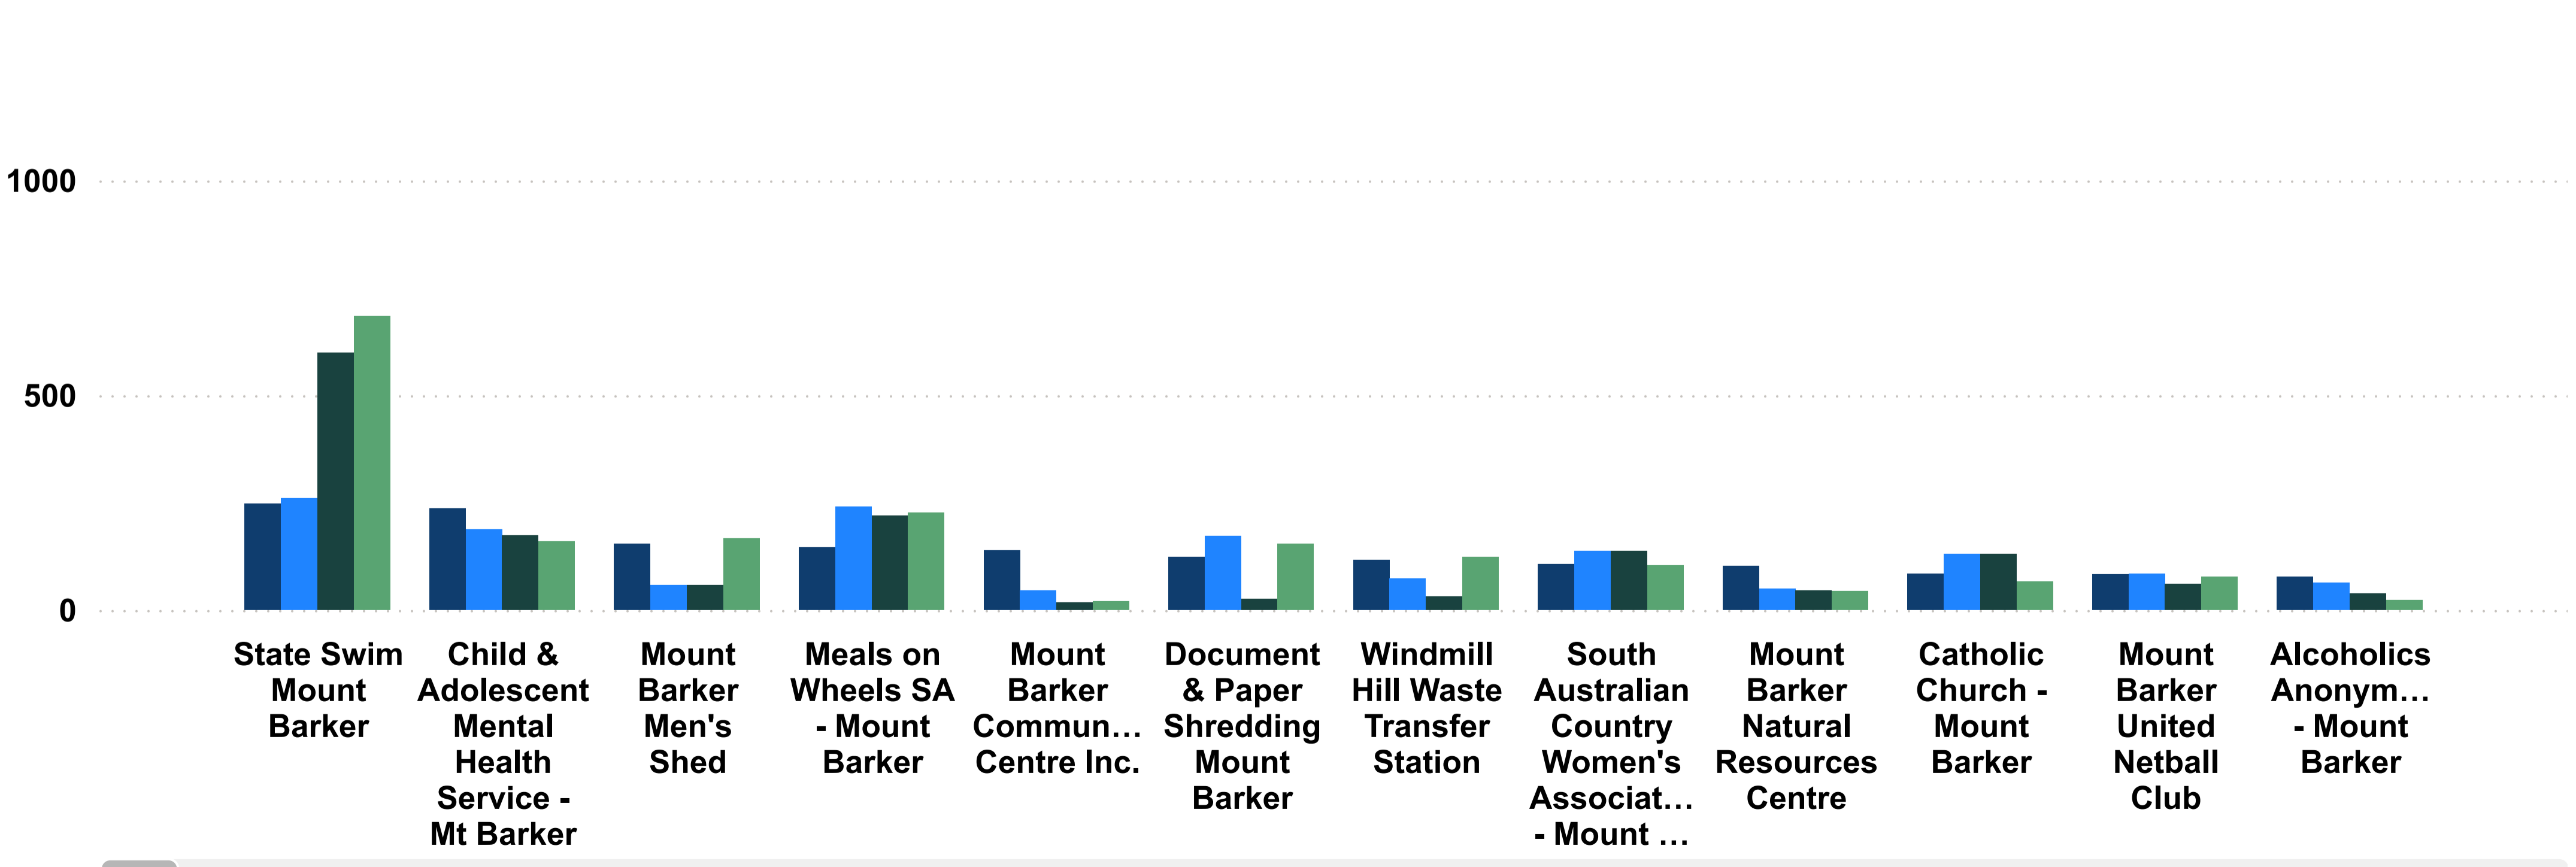

## New Users by Primary Category

● 2020-2021 ● 2021-2022 ● 2022-2023 ● 2023-2024

 Clear all slicers

2020-2021 New Users

6617

2021-2022 New Users

8623

2022-2023 New Users

10063

2023-2024 New Users

12835

# New Users by Organisation

Dashboard

Sessions by Primary Category for Different..

Sessions by Organisation by...

New Users by Primary Category

**New Users by Organisation**

## New Users by Organisation For Different Years

● 2020-2021 ● 2021-2022 ● 2022-2023 ● 2023-2024

**2020-2021 New Users**  
**6617**

**2021-2022 New Users**  
**8623**

**2022-2023 New Users**  
**10063**

**2023-2024 New Users**  
**12835**