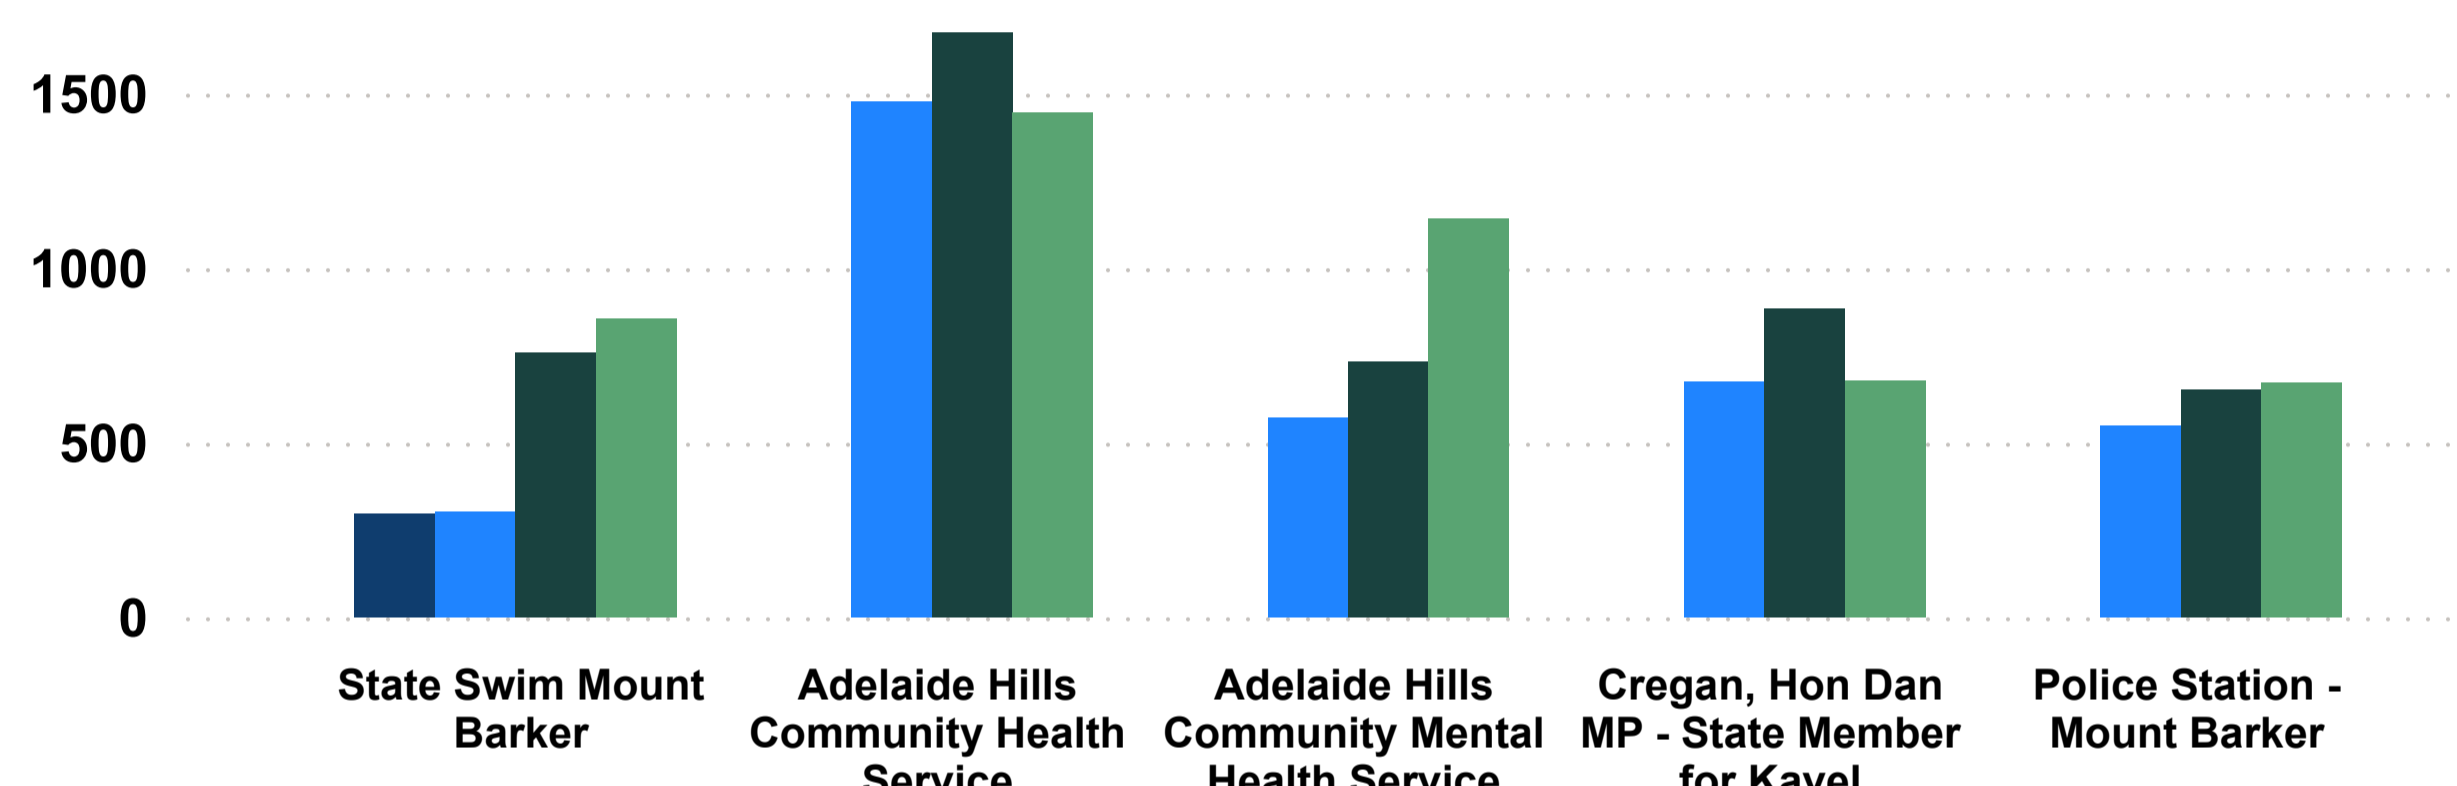

Sessions by Top 5 Organisations

● 2020-2021 ● 2021-2022 ● 2022-2023 ● 2023-2024