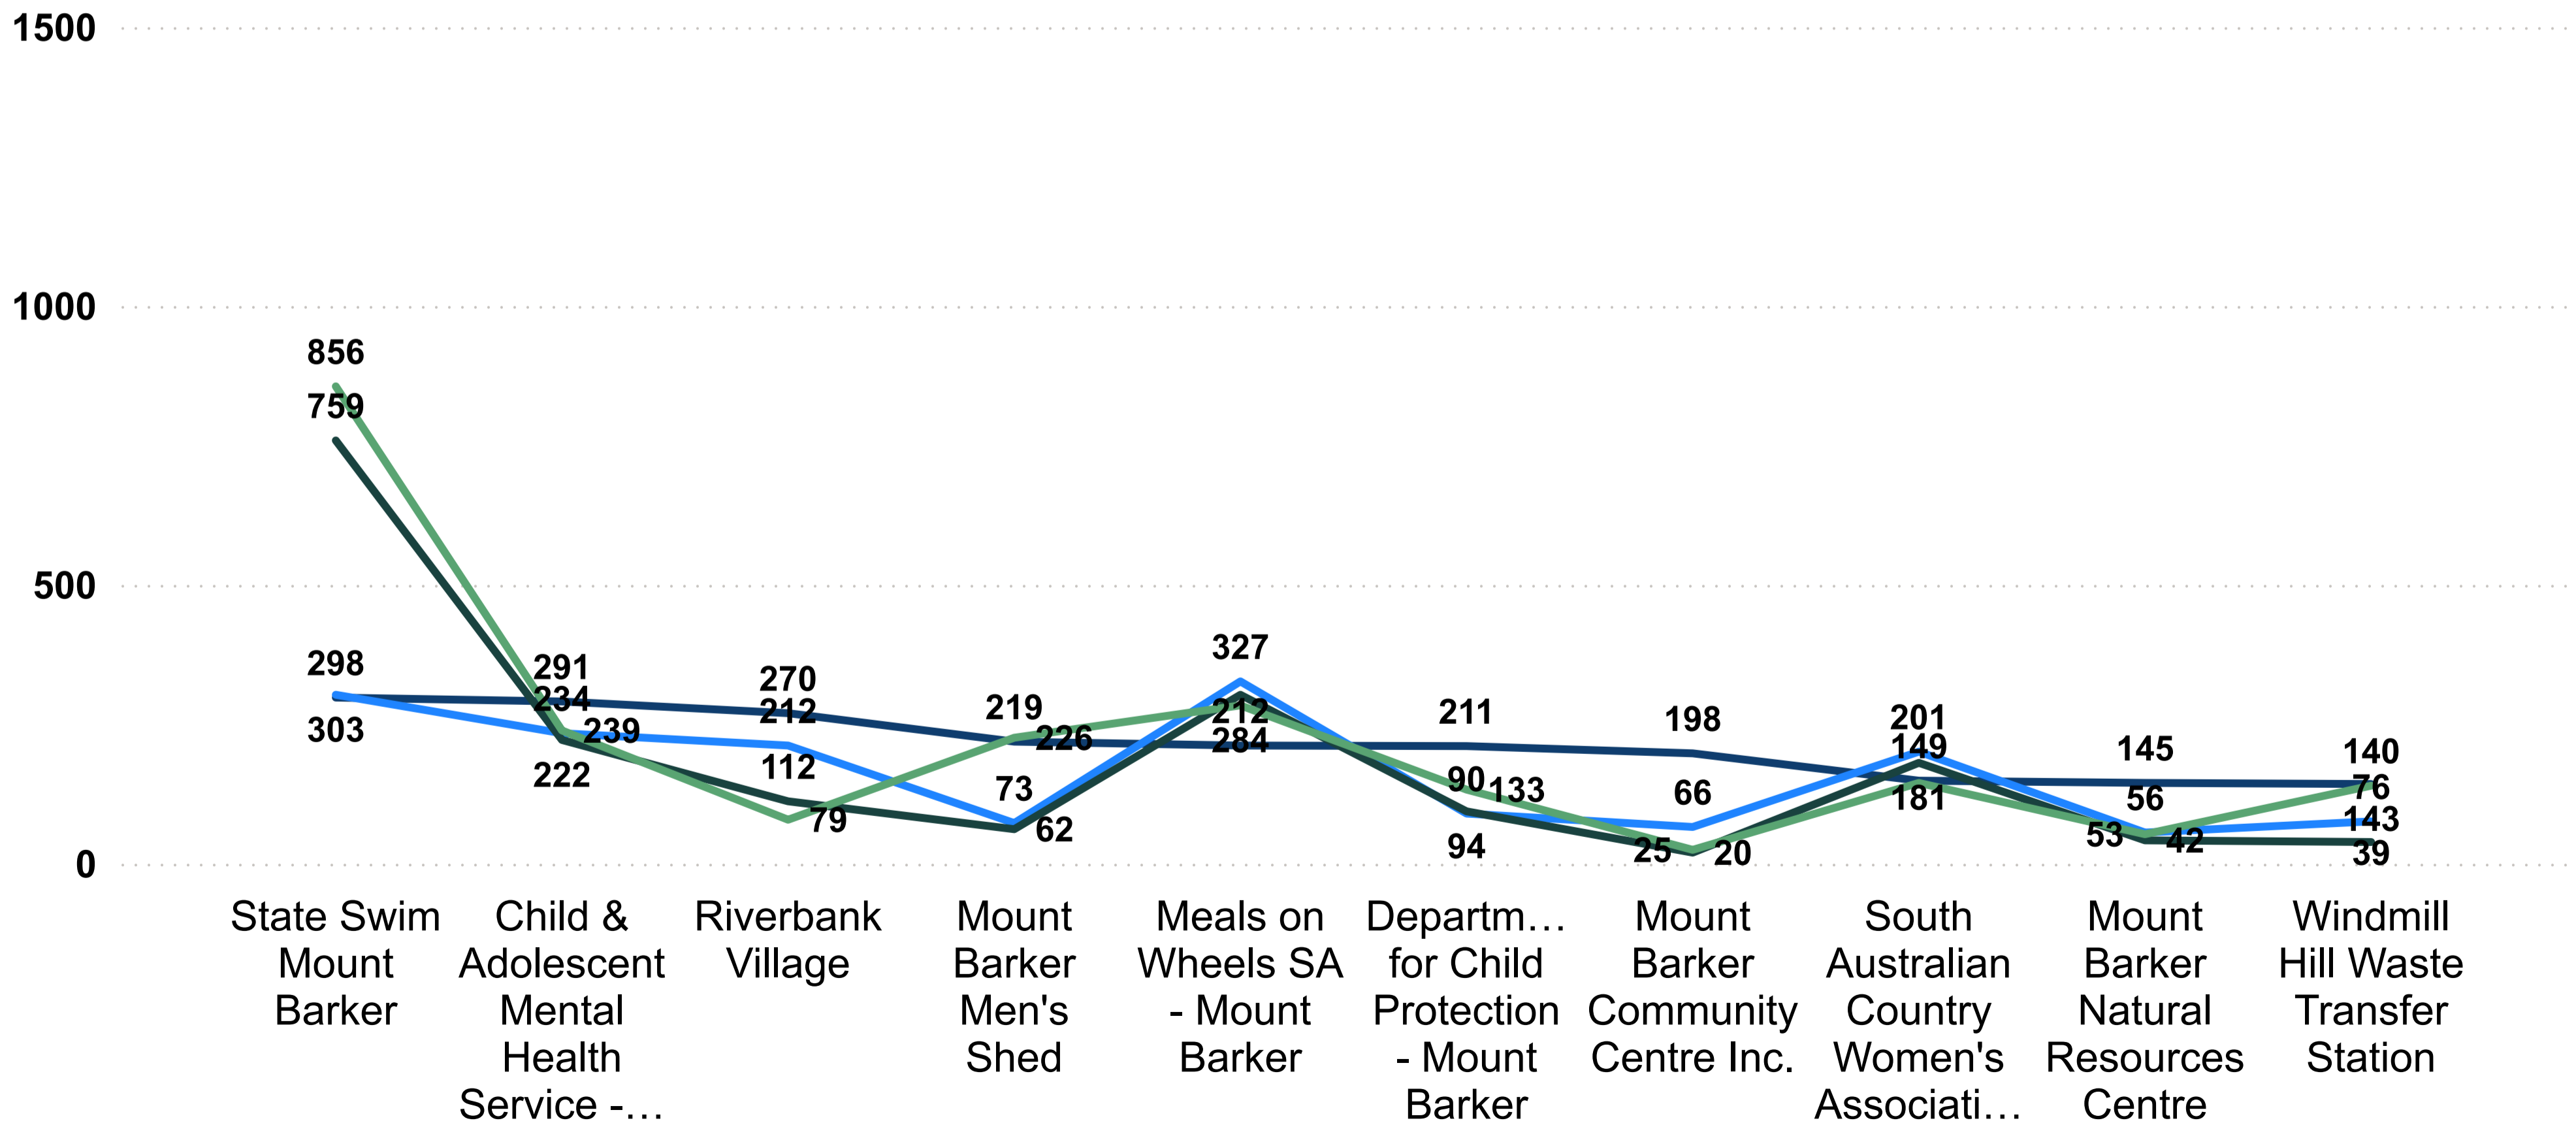

Sessions by Organisation for Different Years

Clear all slicers

- Dashboard
- Sessions by Primary...
- **Sessions by Organisations**
- New Users by Primar...
- New Users by...

2020-2021 Sessions
9096

2021-2022 Sessions
14212

2022-2023 Sessions
15311

2023-2024 Sessions
16675

Sessions by Organisation for Different Years

● 2020-2021 ● 2021-2022 ● 2022-2023 ● 2023-2024

1. ### Organisation Name
2. ☐ Acacia Calisthenics & Cheer
   - ☐ Adelaide Hills Community He...
   - ☐ Adelaide Hills Community Me...
   - ☐ Adelaide Hills Convention Ce...
   - ☐ Adelaide Hills Family Dental
   - ☐ Adelaide Hills Farmers Market...
   - ☐ Adelaide Hills Hand Spinners ...
   - ☐ Adelaide Hills Hockey Club
   - ☐ Adelaide Hills Karate - Littleh...
   - ☐ Adelaide Hills Motor Restorer...
   - ☐ Adelaide Hills Performing Art...
   - ☐ Adelaide Hills Recreation Cen...
   - ☐ Adelaide Hills Soccer Club Inc.
   - ☐ Adelaide Hills Ukulele Group
   - ☐ Adelaide Hills Visitor Informa...
   - ☐ Adelaide Hills Writers' Group
   - ☐ Adelaide Hills Youth Sector N...
   - ☐ Adelaide Presbyterian Church...
   - ☐ ADRA Op Shop & Communit...
   - ☐ Agricultural Bureau - Mount ...
   - ☐ Alcoholics Anonymous - Mou...
   - ☐ Alexandrina & Eastern Hills C...
   - ☐ Anembo Park Sports & Recre...