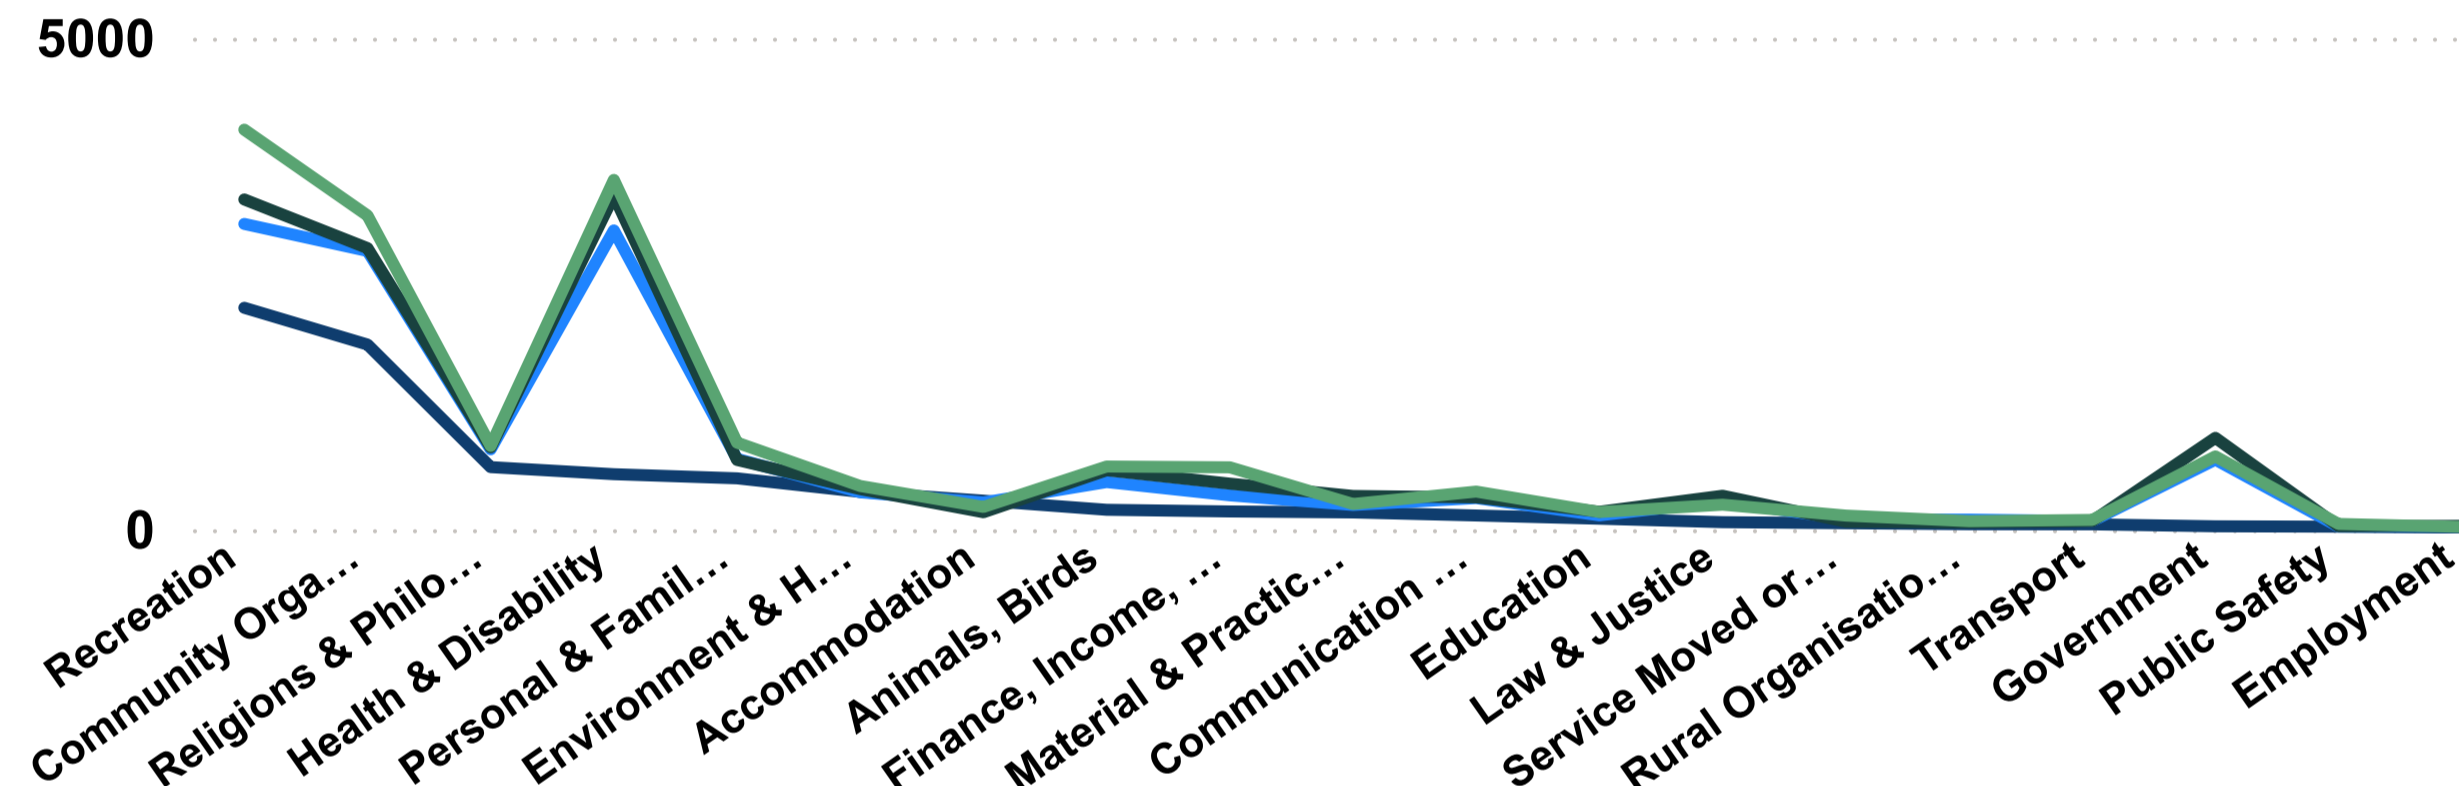

Dashboard for Sessions and New Users

Dashboard

Sessions by Primary Category for Different...

Sessions by Organisation by Different Years

New Users by Primary Category

New Users by Organisation

2020-2021 Sessions
9096

2021-2022 Sessions
14212

2022-2023 Sessions
15311

2023-2024 Sessions
16675

2020-2021 New Users
6617

2021-2022 New Users
8623

2022-2023 New Users
10063

2023-2024 New Users
12835

Primary Category, Organisation Name

All ▼

Sessions by Primary Category

● 2020-2021 ● 2021-2022 ● 2022-2023 ● 2023-2024